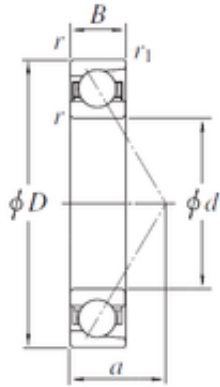

BEARING-MALAYCYA SDN.BHD.

7936 KOYO Single-row, matched pair angular contact ball bearings

Bearing No. 7936

Size	180x250x33 mm
Bore Diameter	180 mm
Outer Diameter	250 mm
Width	33 mm
d	180 mm
D	250 mm
B	33 mm
C	33 mm
a	78,6 mm
r min.	2 mm
r1 min.	1 mm
Weight	4,8 Kg
Basic dynamic load rating (C)	141 kN

7936 Bearing 2D drawings and 3D CAD models