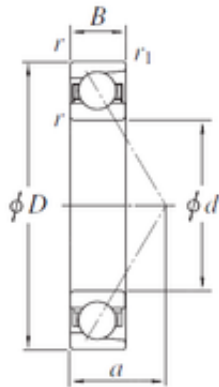

BEARING-MALAYCYA SDN.BHD.

7234 KOYO Single-row, matched pair angular contact ball bearings

Bearing No. 7234

Size	170x310x52 mm
Bore Diameter	170 mm
Outer Diameter	310 mm
Width	52 mm
d	170 mm
D	310 mm
B	52 mm
C	52 mm
Angle (°)	30 °
a	95,3 mm
r min.	4 mm
r1 min.	1,5 mm
da min.	188 mm
Da max.	292 mm
ra max.	3 mm
Weight	15,1 Kg
Basic dynamic load rating (C)	272 kN
Basic static load rating (C0)	331 kN
(Grease) Lubrication Speed	2300 r/min

7234 Bearing 2D drawings and 3D CAD models