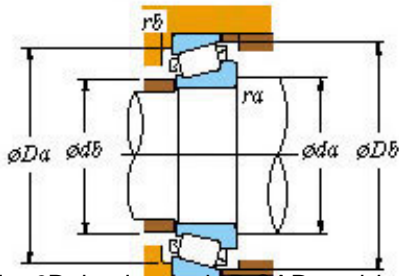

BEARING-MALAYCYA SDN.BHD.

Koyo 3780/20 3780/3720 Taper Roller Bearings

Bearing No. 3780/20

■ Mounting dimensions

3780/20 Bearing 2D drawings and 3D CAD models

Bearing No.	3780/20
d	50.8
D	93.264
T	30.162
B	30.302
r(min)	3.6
r1(min)	3.2
Cr	129
C0r	137
Cu	20.9
Grease lub.	4200
Oil lub.	5500
C	23.812
a	22.2 mm
da	64.0
db	58.0
Da	82.0
Db	88.0
ra(max)	3.6
rb(max)	3.2
e	0.34
Y1	1.77
Y0	0.97
(Refer.) Mass(kg)	0.835