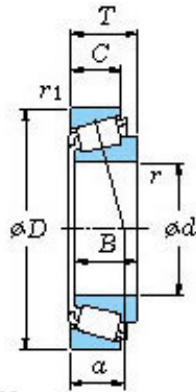

BEARING-MALAYCYA SDN.BHD.

Koyo 3780/20 3780/3720 Taper Roller Bearings

Bearing No. 3780/20

■ Mounting dimensions

3780/20 Bearing 2D drawings and 3D CAD models

Bearing No.	3780/20
d	50.8
D	93.264
T	30.162
B	30.302
r(min)	3.6
r1(min)	3.2
Cr	129
C0r	137
Cu	20.9
Grease lub.	4200
Oil lub.	5500
C	23.812
a	22.2 mm
da	64.0
db	58.0
Da	82.0
Db	88.0
ra(max)	3.6
rb(max)	3.2
e	0.34
Y1	1.77
Y0	0.97
(Refer.) Mass(kg)	0.835