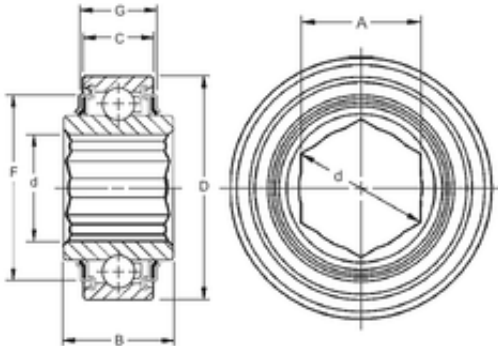

BEARING-MALAYCYA SDN.BHD.

20,22 mm x 47 mm x 20,96 mm Timken
204KRR2 deep groove ball bearings

Bearing No. 204KRR2

Size	20.22x47x20.96 mm
Bore Diameter	20,22 mm
Outer Diameter	47 mm
Width	20,96 mm
d	20,22 mm
D	47 mm
B	20,96 mm
C	14 mm
A	17,65 mm
Weight	0,145 Kg
Basic dynamic load rating (C)	14,3 kN

204KRR2 Bearing 2D drawings and 3D CAD models