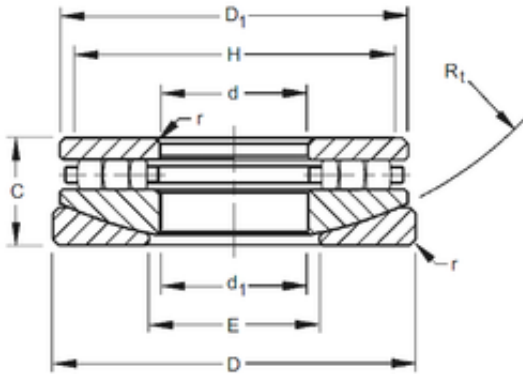

BEARING-MALAYCYA SDN.BHD.

Timken 100TPS143 thrust roller bearings

Bearing No. 100TPS143

Bore Diameter	254 mm
Outer Diameter	428,625 mm
d	254 mm
D	428,625 mm
r max	6,4 mm
d1	260,36 mm
C	101,6 mm
D1	404,02 mm
E	292,1 mm
H	387,4 mm
R	425,45 mm

100TPS143 Bearing 2D drawings and 3D CAD models