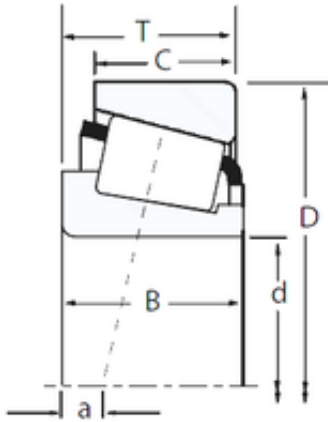

BEARING-MALAYCYA SDN.BHD.

73,025 mm x 152,4 mm x 41,275 mm Timken
657/652 tapered roller bearings

Bearing No. 657/652

Size	73.025x152.4x41.275 mm
Bore Diameter	73,025 mm
Outer Diameter	152,4 mm
Width	41,275 mm
d	73,025 mm
D	152,4 mm
T	41,275 mm
B	41,275 mm
C	31,75 mm
R	3,5 mm
r	3,3 mm

657/652 Bearing 2D drawings and 3D CAD models