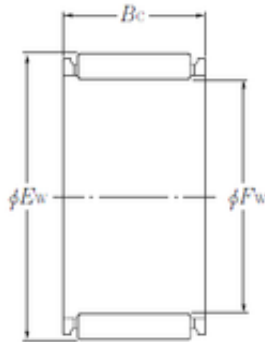

BEARING-MALAYCYA SDN.BHD.

NTN K21 × 25 × 13 needle roller bearings

Bearing No. K21 × 25 × 13

Bore Diameter	21 mm
Outer Diameter	25 mm
Fw	21 mm
Ew	25 mm
Bc	13 mm
Weight	0.0090 Kg
Basic dynamic load rating (C)	10,3 kN
Basic static load rating (C0)	15,1 kN
(Grease) Lubrication Speed	13000 r/min

K21 × 25 × 13 Bearing 2D drawings and 3D CAD models