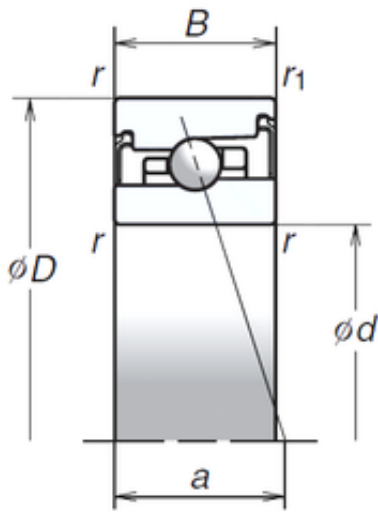

BEARING-MALAYCYA SDN.BHD.

40 mm x 68 mm x 18 mm NSK 40BER20XV1V
angular contact ball bearings

Bearing No. 40BER20XV1V

Size	40x68x18 mm
Bore Diameter	40 mm
Outer Diameter	68 mm
Width	18 mm
d	40 mm
D	68 mm
B	18 mm
C	18 mm
Angle (°)	25 °
a	21,6 mm
r min.	1 mm
r1 min.	0,6 mm
Weight	0,231 Kg
Basic dynamic load rating (C)	10,1 kN
Basic static load rating (C0)	7,65 kN
(Grease) Lubrication Speed	35 200 r/min

40BER20XV1V Bearing 2D drawings and 3D CAD models