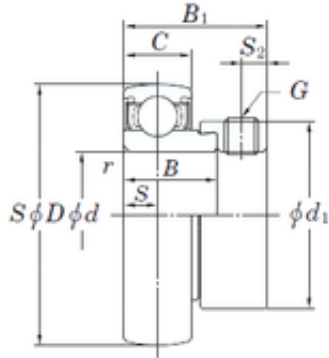

BEARING-MALAYCYA SDN.BHD.

19,05 mm x 47 mm x 20 mm KOYO SA204-12
deep groove ball bearings

Bearing No. SA204-12

Size	19.05x47x20 mm
Bore Diameter	19,05 mm
Outer Diameter	47 mm
Width	20 mm
d	19,05 mm
D	47 mm
B	20 mm
B1	29,5 mm
C	14 mm
d1	33,3 mm
r min.	1 mm
C	– mm
S	7 mm
S2	4,8 mm
Thread (G) - 1/4-28UNF	1/428UNF
Weight	0,15 Kg
Basic dynamic load rating (C)	12,8 kN
Basic static load rating (C0)	6,65 kN

SA204-12 Bearing 2D drawings and 3D CAD models