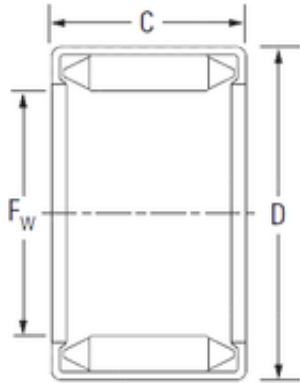

BEARING-MALAYCYA SDN.BHD.

KOYO DL 47 16 needle roller bearings

Bearing No. DL 47 16

Size	47x55x16 mm
Bore Diameter	47 mm
Outer Diameter	55 mm
Width	16 mm
Fw	47 mm
D	55 mm
C	16 mm
Weight	0.060 Kg
Basic dynamic load rating (C)	25.00 kN

DL 47 16 Bearing 2D drawings and 3D CAD models