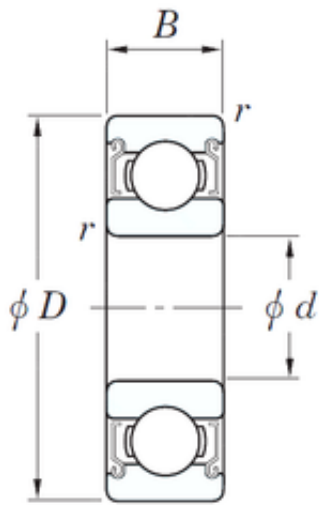

BEARING-MALAYCYA SDN.BHD.

7 mm x 19 mm x 6 mm KOYO SE 607
ZZSTPRB deep groove ball bearings

Bearing No. SE 607 ZZSTPRB

Size	7x19x6 mm
Bore Diameter	7 mm
Outer Diameter	19 mm
Width	6 mm
d	7 mm
D	19 mm
B	6 mm
C	6 mm

SE 607 ZZSTPRB Bearing 2D drawings and 3D CAD models