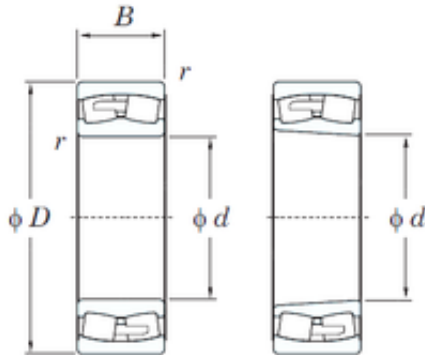

BEARING-MALAYCYA SDN.BHD.

260 mm x 480 mm x 174 mm KOYO
23252RHA spherical roller bearings

Bearing No. 23252RHA

23252RHA Bearing 2D drawings and 3D CAD models

Size	260x480x174 mm
Bore Diameter	260 mm
Outer Diameter	480 mm
Width	174 mm
d	260 mm
D	480 mm
B	174 mm
C	174 mm
r min.	5 mm
da min.	282 mm
Da max.	458 mm
ra max.	4 mm
Weight	137 Kg
Basic dynamic load rating (C)	2870 kN
Basic static load rating (C0)	4900 kN
(Grease) Lubrication Speed	650 r/min
(Oil) Lubrication Speed	860 r/min
Calculation factor (e)	0,36
Calculation factor (Y0)	1,83
Calculation factor (Y1)	1,87
Bearing No.	23252RHA
r(min)	5
Cr	3590
C0r	4900
Cu	280

BEARING-MALAYCYA SDN.BHD.

Grease lub.	650
Oil lub.	860
da(min)	282
Da(max)	458
ra(max)	4
e	0.36
Y1	1.87
Y2	2.78
Y0	1.83
(Refer.)Mass(kg)	137